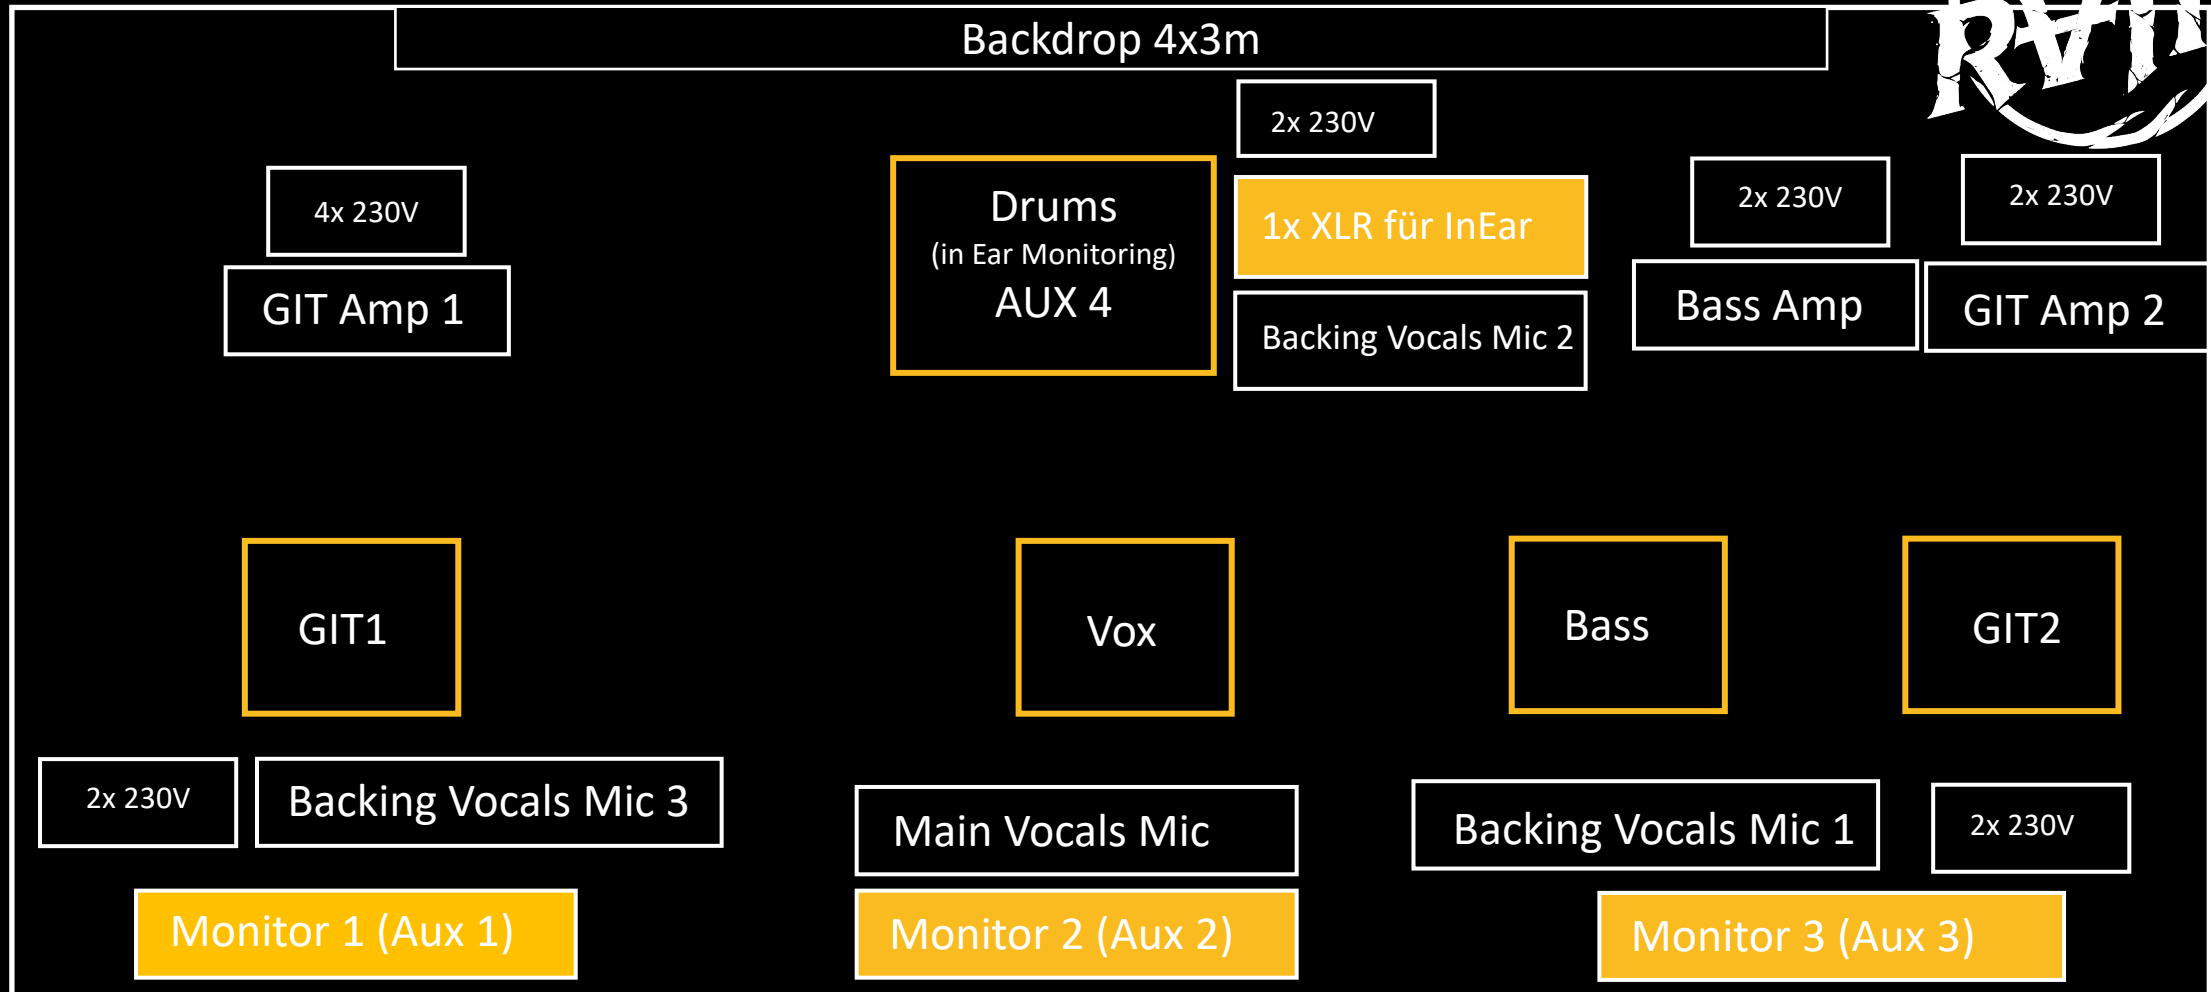

Stagerider - TECHRIDER

Kanalbelegung

Kanal	Signal	Mic	Info
1	Bass-Drum (Dark)	Audix D6, e902, Beta 52A o. ä.	dynamisches BD-Mic
2	Bass-Drum (Bright)	e901, Beta 91A o. ä.	Grenzfläche
3	Snare Top	Audix i5, e904, Beta 56A o. ä.	dynamisches Snare-Mic
4	Tom High	e904, Beta 56A o. ä.	dynamisches Tom-Mic
5	Tom Mid	e904, Beta 56A o. ä.	dynamisches Tom-Mic
6	Tom Low	e904, Beta 56A o. ä.	dynamisches Tom-Mic
7	Hi-Hat	e614, Rode NT5 o. ä	Kondensator-Mic
8	Ride	e614, Rode NT5 o. ä	Kondensator-Mic
9	Overhead Stage Left	e614, Rode NT5 o. ä	Kondensator-Mic
10	Overhead Stage Right	e614, Rode NT5 o. ä	Kondensator-Mic

Should there be any confusion or problems with microphones or channels, just get in touch with us and we will solve it quickly together.

Kanalbelegung

Kanal	Signal	Mic	Info
11	Git Amp 1	e906, Audix i5 o. ä.	dynamisches Git-Mic
12	Git Amp 2	DI-OUT	dynamisches Git-Mic
13	Bass Amp	DI-OUT	-
14	Main Vocals	Beta 58, SM58 o. ä.	dynamisches Vocals-Mic
15	Backing Vocals 1 (Bass)	Beta 58, SM58 o. ä.	dynamisches Vocals-Mic
16	Backing Vocals 2 (Drums)	Beta 58, SM58 o. ä.	dynamisches Vocals-Mic
17	Backing Vocals 3 (Guitar 1)	Beta 58, SM58 o. ä.	dynamisches Vocals-Mic

Our music is characterized above all by a partly multi-voiced guitar sound. It would be great if you could make sure that the two guitars are balanced in terms of volume and panning.

Both guitars play both leads and rhythm - differently from song to song (why 100% panning didn't make much sense). These are both equally important to the sound.